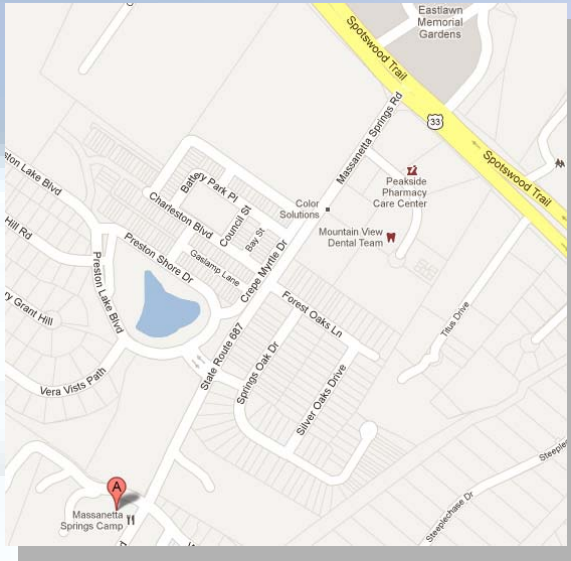

DIRECTIONS

PLACE
POSTAGE
HERE

Take Exit 247A from I-81 onto Route 33 East. Go to the 7th stoplight (about 2.5 miles) and turn right on Massanetta Springs Road (Route 687). The main parking lot for the conference center is approximately a half mile on the right. (Look for the stone wall on the right and if you have passed the flashing light you have gone too far.) Welcome!

Helpful Information: Dress is casual and comfortable. A golf cart and driver will assist with on campus transportation as needed.

Massanetta Springs Conference Center
712 Massanetta Springs Rd.
Harrisonburg, VA 22801